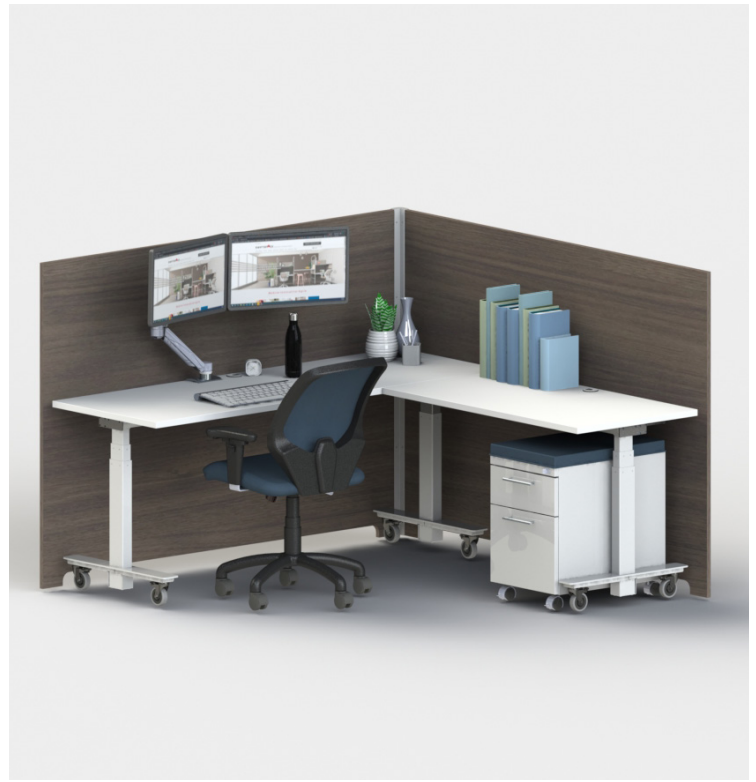

Dual Shape with Surround Panels

One Dual Shape, Surround Panels, Mobile Ped, and Monitor Arms

---

List Price: $11,036 USD