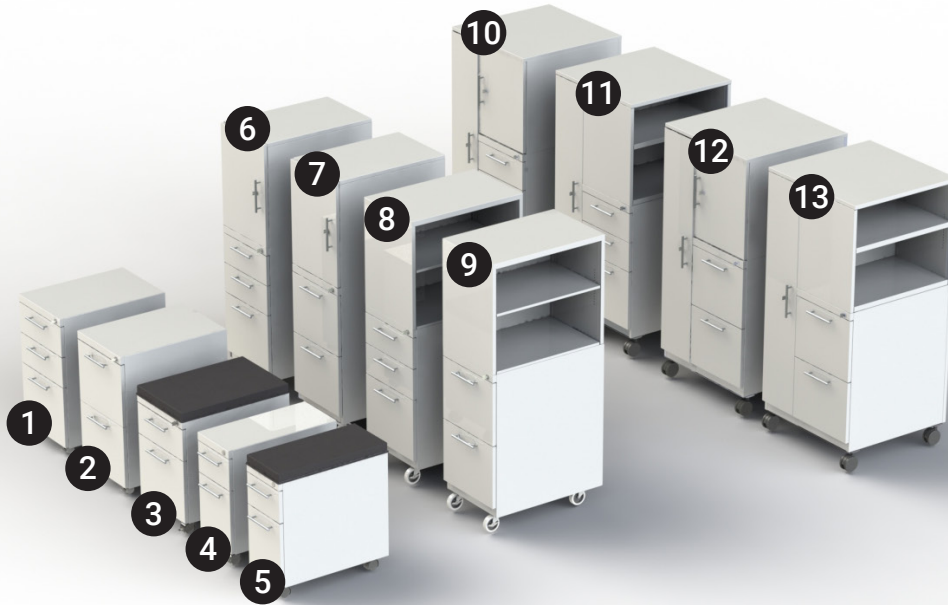

## Mobile Storage

Wardrobes, Pedestals. Towers

## Storage Options

### 1. Box/Box/File Pedestal 27H

Includes 4 black plastic casters - 2 locking, 2 non-locking  
Solid top and counterweight included  
Fits under most standard-height desks

### 2. File/File Pedestal 27H

Includes 4 black plastic casters - 2 locking, 2 non-locking  
Solid top and counterweight included  
Fits under most standard-height desks