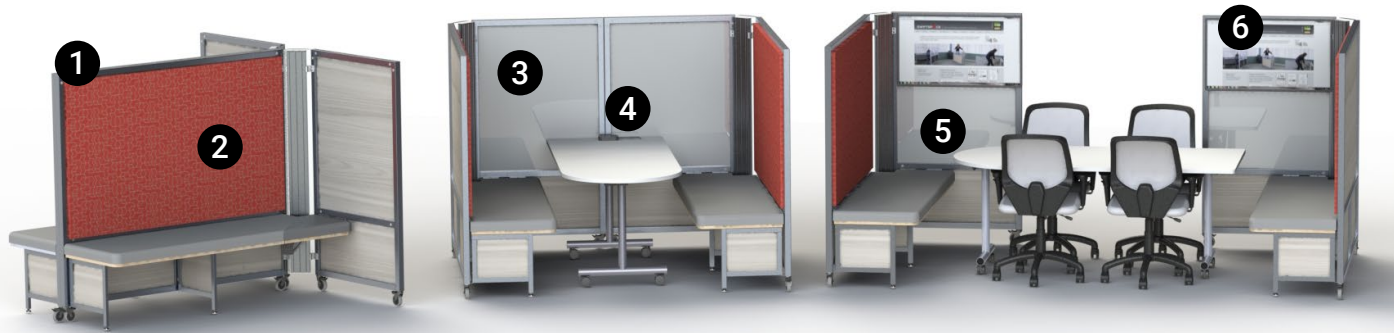

Adapt quickly to your changing workspace.™

Rendezvous Meeting Booth

The Rendezvous is a mobile all in one unfolding system that stores at 15% of it's original footprint. No parts, pieces or tools are required to install or reconfigure your stations at any time.

Features and Benefits

1. Wall Height

Standard height is 60"
Can increase height to 66" or 72" with panel extenders
Walls can be done in whiteboard, fabric, EzoBord sound-dampening material.

2. Fabric-Covered Cushion

Comfortable and convenient mobile meeting room or seating area for up to six people. Cushion available in various fabrics.

3. Front Privacy

Optional front panel can be added to increase privacy and sound reduction.

5. Worksurface

30" x 72" peninsula table is standard (shown here with a whiteboard surface).

6. Panel Mounted Monitors

A monitor can be mounted to the back wall to add digital display.

W: swiftspaceinc.com
E: support@swiftspaceinc.com
P: 519 624 9974