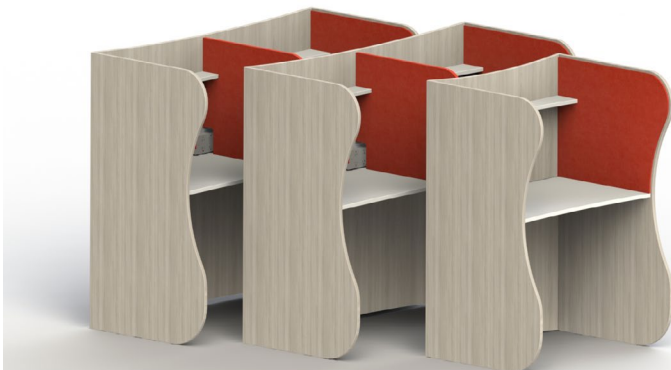

W: swiftspaceinc.com

E: support@swiftspaceinc.com

P: 519 624 9974