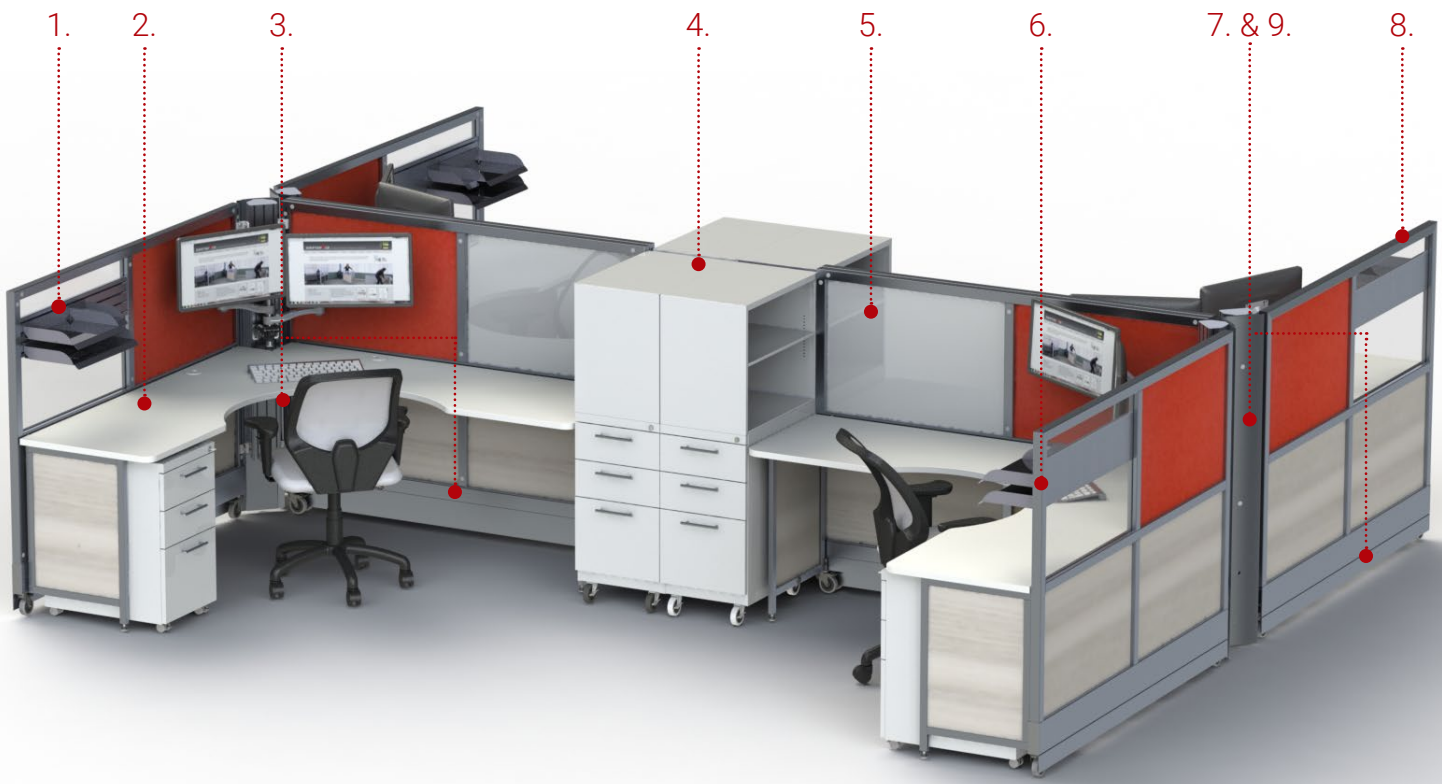

SOLO

Updated February 9, 2021

SWIFTSPACE
www.swiftspaceinc.com

1. Accessory Rail

For mounting monitors, shelves, paper slots, and binder storage.

2. Worksurface

Standard depth is 24"
Standard lengths are 34", 48", 66", or 90"
Custom lengths available
Pneumatic or height-adjustable worksurfaces can be added.

3. Power and Data

Option to add power bar with 15 ft power cord for flexible connection to wall, floor or other stations.
For longer runs, a 4-circuit 80 amp quick connect/disconnect power system can be added
Separate compartment for running up to 40 data cables.

4. Mobile Storage

Complete line of mobile pedestals, storage towers, and lateral files available.

5. Visual Privacy

Semi-clear poly comes standard. High-pressure laminate, whiteboard, printed acrylic, sound-dampening material or fabric-covered tackboards are also available for upper panels.

Add our new Lift to your Solo surface for an easy sit-stand solution

Adjusts from 29" to 44"
Holds up to 22 pounds

For more information about our products or to schedule a demo visit www.swiftspaceinc.com