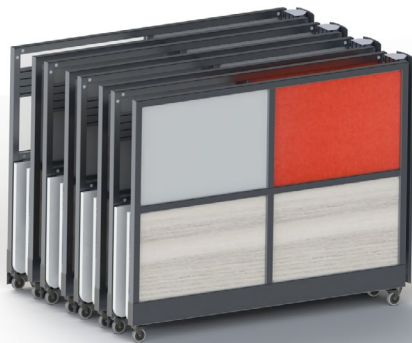

Four Solo stations fully collapsed for easy storage