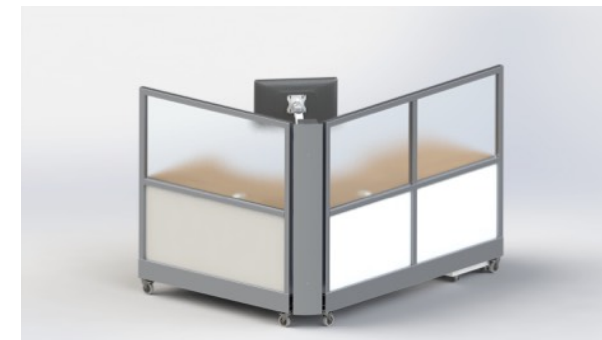

4B1_V1

Mobile 6'x4' Workstation
 41" High Walls - Opened 73" x 55"
 1 Writable Upper Panel
 3 Translucent Upper Panels
 Monitor Mount
 Transaction Counter Top
 Mobile Box Box File Pedestal w/ Lock
\$ 3,493.54 (Station:\$3,213.54 Freight:\$280)

4C_V1

Mobile 6'x4' Workstation
 41" High Walls - Opened 73" x 55"
 2 Writable Upper Panels
 1 Acoustical Tack Board Panel
 Monitor Mount
 Articulating Keyboard Tray
 Mobile Box Box File Pedestal w/ Lock
\$ 3,407.27 (Station:\$3,127.27 Freight:\$280)

4C1_V1

Mobile 6'x4' Workstation
 41" High Walls - Opened 73" x 55"
 2 Writable Upper Panels
 1 Acoustical Tack Board Panel
 Monitor Mount
 Articulating Keyboard Tray
 Transaction Counter Top
 Mobile Box Box File Pedestal w/ Lock
\$ 3,476.19 (Station:\$3,196.19 Freight:\$280)

4D_V1

Mobile 6'x4' Workstation
 52" High Walls - Opened 73" x 55"
 3 Translucent Upper Panels
 Monitor Mount
 Articulating Keyboard Tray
 Mobile Box Box File Pedestal w/ Lock
\$ 3,448.35 (Station:\$3,168.35 Freight:\$280)