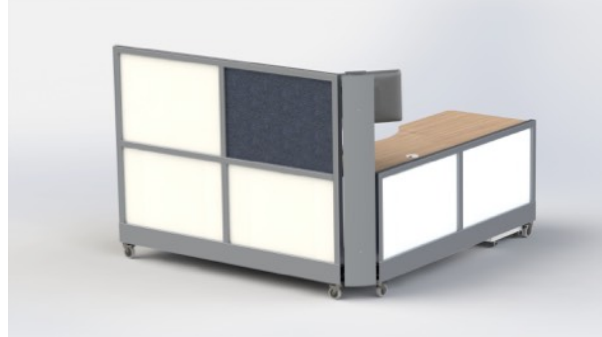

These Stations Are All Under \$ 3,500 , Shipping Included but not Installation. Destination to Loading Dock. GSA Pricing shown.

4A_V1

Mobile 6'x6' Workstation
 52" High Wall - Opened 73"x73"
 1 Writable Upper Panel
 1 Acoustical Tack Board Upper Panel
 Accessory Rail and 2 Letter Trays Articulating
 Keyboard Tray Monitor Mount
 Mobile Box Box File Pedestal w/Lock
\$3,478.94 (Station:\$3,198.94 Freight:\$280)

4B_V1

Mobile 6'x6' Workstation
 41" High Walls - Opened 73"x73"
 2 Writable Upper Panels
 2 Translucent Upper Panels
 Monitor Mount
 Articulating Keyboard Tray
 Mobile Box Box File Pedestal w/Lock
\$3,409.98 (Station:\$3,129.98 Freight:\$280)

4B1_V1

Mobile 6'x4' Workstation
 41" High Walls - Opened 73" x 55"
 1 Writable Upper Panel
 3 Translucent Upper Panels
 Monitor Mount
 Transaction Counter Top
 Mobile Box Box File Pedestal w/ Lock
\$ 3,493.54 (Station:\$3,213.54 Freight:\$280)

4C_V1

Mobile 6'x4' Workstation
 41" High Walls - Opened 73" x 55"
 2 Writable Upper Panels
 1 Acoustical Tack Board Panel
 Monitor Mount
 Articulating Keyboard Tray
 Mobile Box Box File Pedestal w/ Lock
\$ 3,407.27 (Station:\$3,127.27 Freight:\$280)