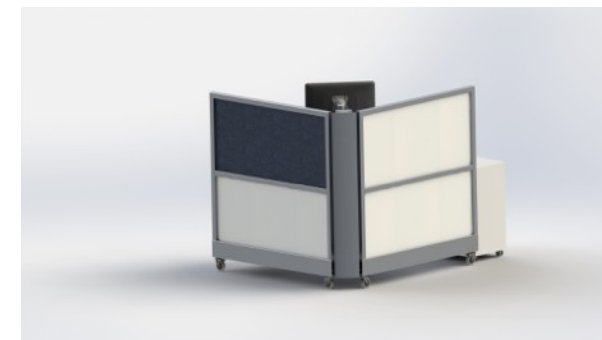

Mobile 4'x4' Workstation
52" High Walls - Opens to 55" x 55"
1 Writable Upper Panels
1 Acoustical Tackable Panel
Monitor Mount
Articulating Keyboard Tray
Mobile Box Box File Pedestal w/Lock
$ 3,382.12 (Station:$3,102.12 Freight:$280)