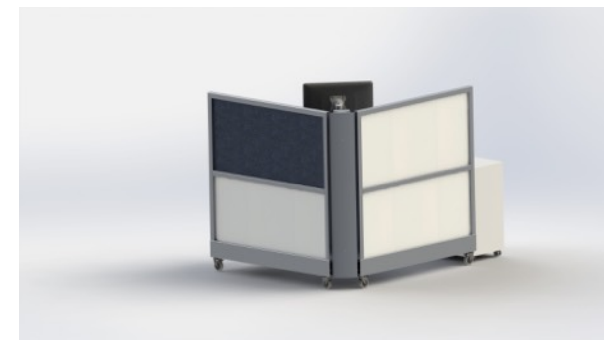

Mobile 4'x4' Workstation
52" High Walls - Opens to 55" x 55"
1 Writable Upper Panels
1 Acoustical Tackable Panel
Monitor Mount
Articulating Keyboard Tray
Mobile Box Box File Pedestal w/Lock
$ 7,074 List (Station:$6,794 List, Freight:$280 Net)