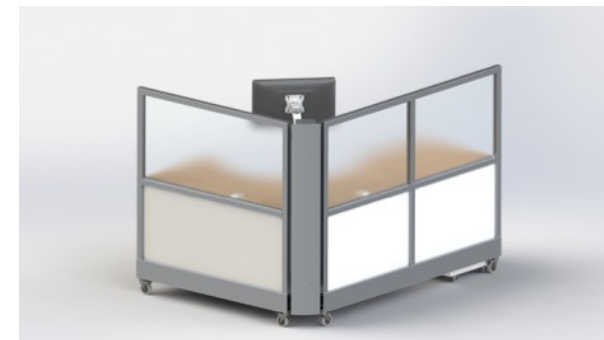

4B1_V1

Mobile 6'x4' Workstation
 41" High Walls - Opened 73" x 55"
 1 Writable Upper Panel
 3 Translucent Upper Panels
 Monitor Mount
 Transaction Counter Top
 Mobile Box Box File Pedestal w/ Lock
\$ 7,318 List (Station:\$7,038 List, Freight:\$280 Net)

4C_V1

Mobile 6'x4' Workstation
 41" High Walls - Opened 73" x 55"
 2 Writable Upper Panels
 1 Acoustical Tack Board Panel
 Monitor Mount
 Articulating Keyboard Tray
 Mobile Box Box File Pedestal w/ Lock
\$ 7,129 List (Station:\$6,849 List, Freight:\$280 Net)

4C1_V1

Mobile 6'x4' Workstation
 41" High Walls - Opened 73" x 55"
 2 Writable Upper Panels
 1 Acoustical Tack Board Panel
 Monitor Mount
 Articulating Keyboard Tray
 Transaction Counter Top
 Mobile Box Box File Pedestal w/ Lock
\$ 7,280 List(Station:\$7,000 List, Freight:\$280 Net)

4D_V1

Mobile 6'x4' Workstation
 52" High Walls - Opened 73" x 55"
 3 Translucent Upper Panels
 Monitor Mount
 Articulating Keyboard Tray
 Mobile Box Box File Pedestal w/ Lock
\$ 7,219 List (Station:\$6,939 List, Freight:\$280 Net)