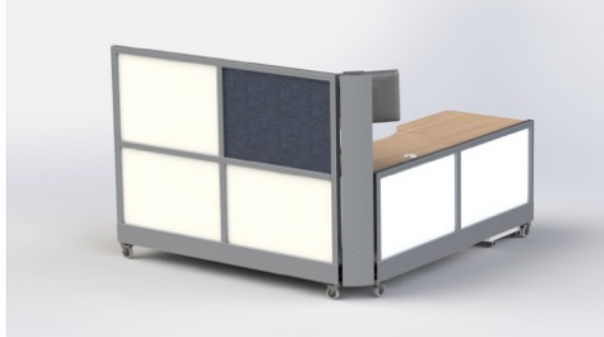

These Stations All Include Shipping but not Installation. Destination to Loading Dock. List Pricing Shown.

4A_V1

Mobile 6'x6' Workstation
 52" High Wall - Opened 73"x73"
 1 Writable Upper Panel
 1 Acoustical Tack Board Upper Panel
 Accessory Rail and 2 Letter Trays
 Articulating Keyboard Tray
 Monitor Mount
 Mobile Box Box File Pedestal w/Lock
\$7,286 List (Station:\$7,006 List, Freight:\$280 Net)

4B_V1

Mobile 6'x6' Workstation
 41" High Walls - Opened 73"x73"
 2 Writable Upper Panels
 2 Translucent Upper Panels
 Monitor Mount
 Articulating Keyboard Tray
 Mobile Box Box File Pedestal w/Lock
\$7,135 List (Station:\$6,855 List, Freight:\$280 Net)

4B1_V1

Mobile 6'x4' Workstation
 41" High Walls - Opened 73" x 55"
 1 Writable Upper Panel
 3 Translucent Upper Panels
 Monitor Mount
 Transaction Counter Top
 Mobile Box Box File Pedestal w/ Lock
\$ 7,318 List (Station:\$7,038 List, Freight:\$280 Net)

4C_V1

Mobile 6'x4' Workstation
 41" High Walls - Opened 73" x 55"
 2 Writable Upper Panels
 1 Acoustical Tack Board Panel
 Monitor Mount
 Articulating Keyboard Tray
 Mobile Box Box File Pedestal w/ Lock
\$ 7,129 List (Station:\$6,849 List, Freight:\$280 Net)